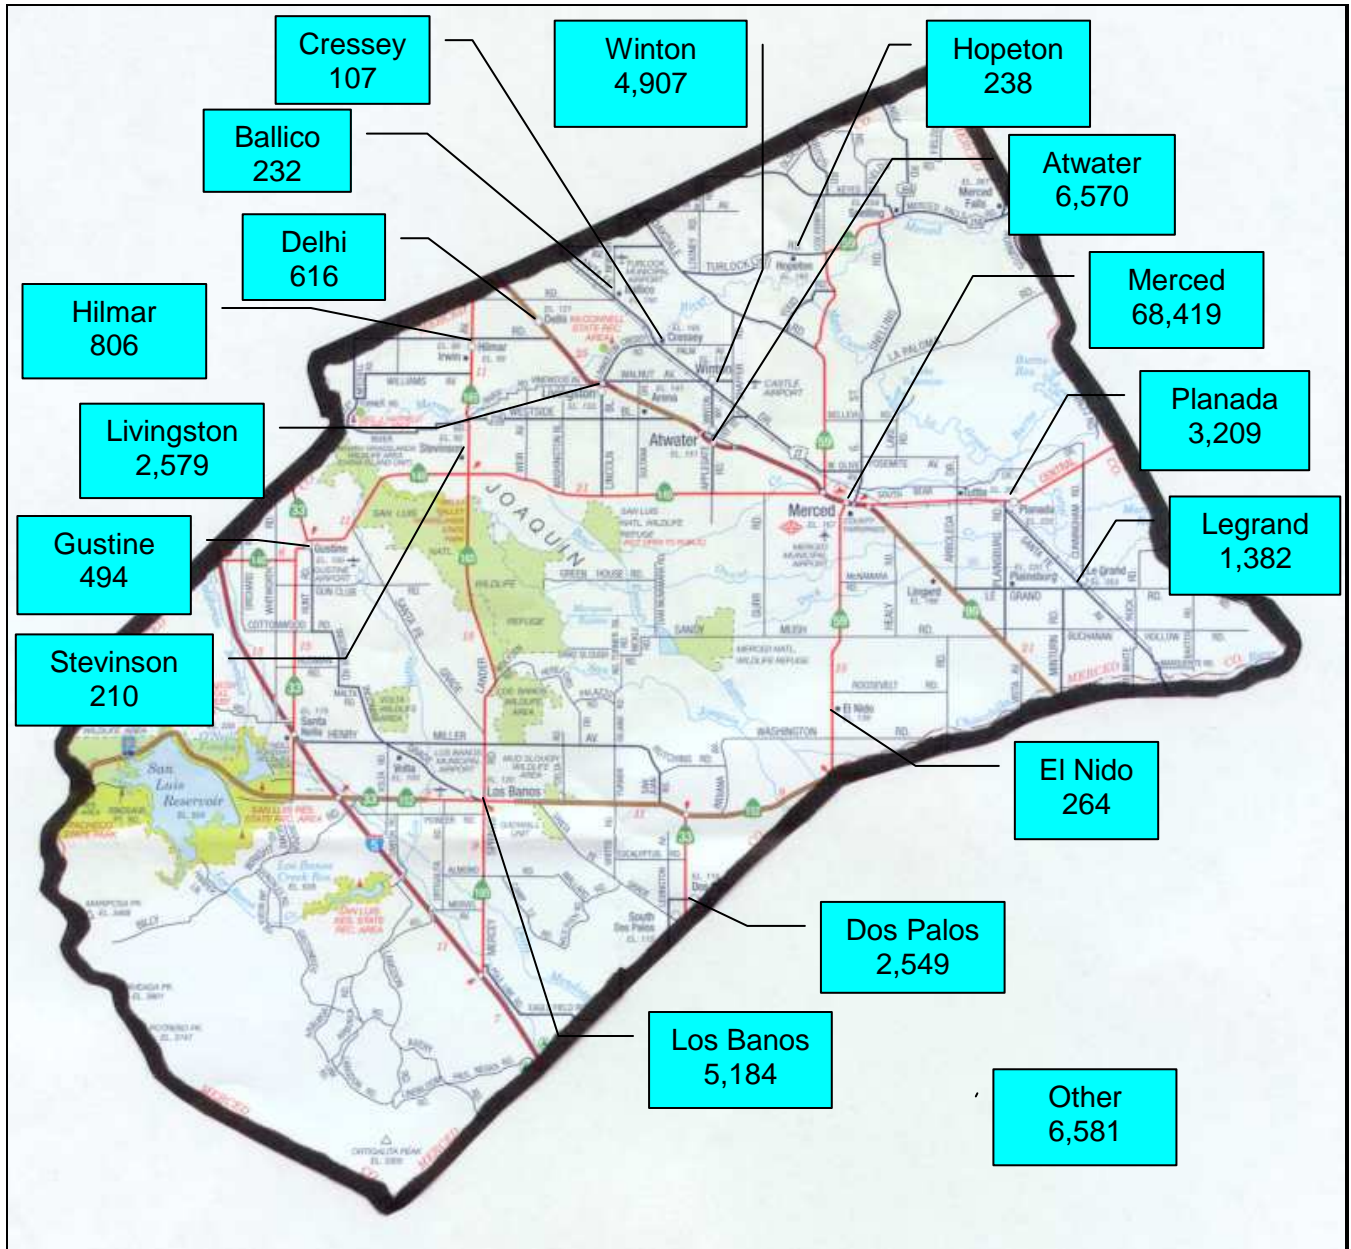

# Where 104,347 People were Served by Your Donations in 2007

**United Way of Merced County**

1744 N. G Street, Suite H, Merced, CA 95340

209-383-4242 [www.unitedwaymerced.org](http://www.unitedwaymerced.org)