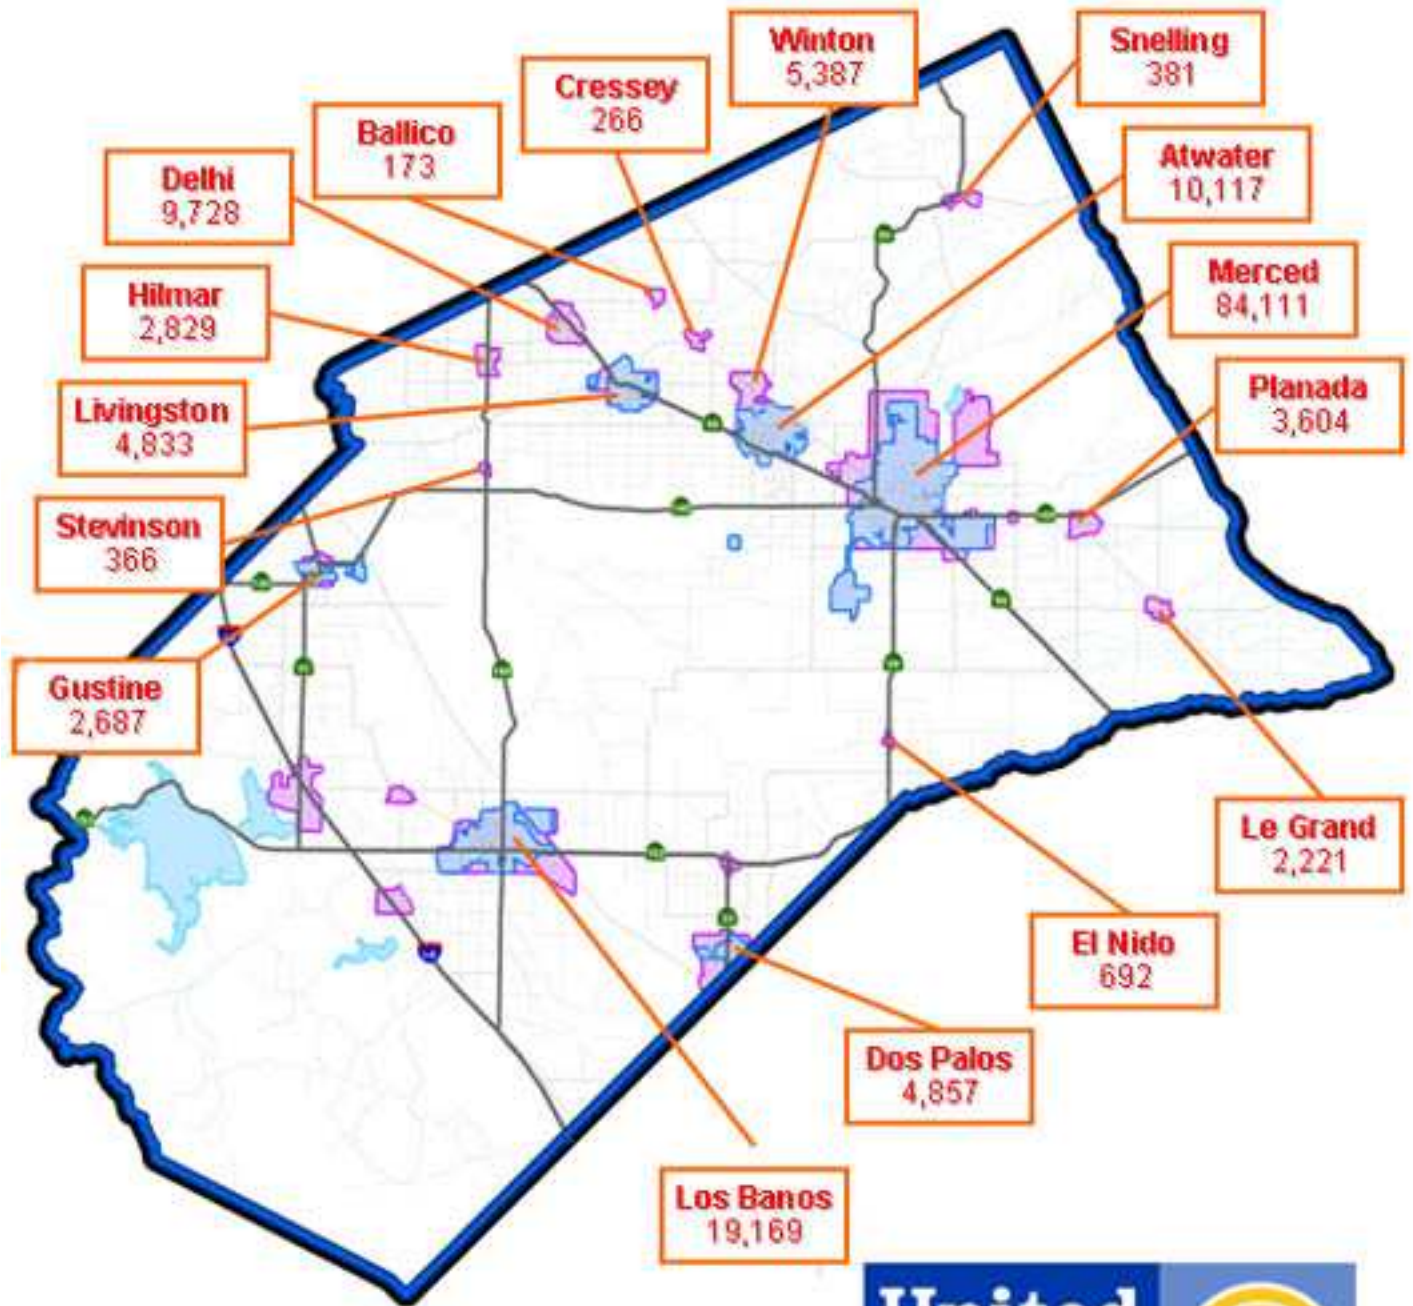

Where 152,090 People were Served by Your Donations in 2005

Other
669

of Merced County